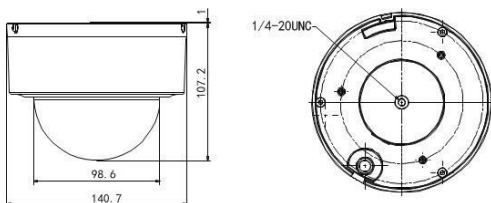

Dimensions

Order Models

DS-2DE3304W-DE

Accessories

DS-2DE3304W-DE	
Camera Module	
Image Sensor	1/2.8" progressive scan CMOS
Minimum Illumination	f/1.6, AGC on, color: 0.05 lux, B/W: 0.01 lux
Maximum Image Resolution	2048 × 1536
Focal Length	2.8 mm to 12 mm, 4x
Digital Zoom	16x
Angle of View	105° to 33.5° (wide to tele)
Aperture Range	f/1.6 to f/2.7
Focus Mode	Auto/semiautomatic/manual
DWDR	Supported
S/N Ratio	≥ 52 dB
Shutter Speed	1/1 to 1/10,000 s
AGC	Auto/manual
White Balance	Auto/manual/ATW/indoor/outdoor/daylight lamp/sodium lamp
Day/Night	IR cut filter
Privacy Mask	8 privacy masks programmable
Enhancement	3D DNR, HLC/BLC
Pan and Tilt	
Range	Pan: 0° to 350°; tilt: 5° to 90°
Speed	Pan: 0.1° to 60°/sec (manual), 30°/s (preset) Tilt: 0.1° to 50°/sec (manual), 25°/s (preset)
Number of Presets	300
Patrols	8 patrols, up to 32 presets per patrol
Park Actions	Preset/patrol
Scheduled Tasks	Preset/reboot/patrol/self test/aux output
Features	
Detection	Intrusion detection, line crossing detection, audio exception detection, motion detection
ROI Encoding	Supports 4 areas with adjustable levels
Alarm	
Alarm I/O	1/1
Alarm Triggers	Intrusion detection, line crossing detection, motion detection, audio exception detection, dynamic analysis, tampering alarm, network disconnect, IP address conflict, storage exception
Alarm Actions	Preset, recording, relay output, upload center, upload FTP, e-mail linkage
Input/Output	
Audio Input	1 audio input (mic/line in), 2 to 2.4V[p-p]; output impedance: 1K Ω, ±10%
Audio Output	1 output, line level, impedance: 600 Ω
Network	
Ethernet	10Base-T/100Base-TX, RJ-45 connector
Main Stream	30 fps @ 2048 × 1536, 1920 × 1080, 1280 × 960, 1280 × 720
Sub Stream	30 fps @ 704 × 480, 640 × 480, 320 × 240
Image Compression	H.264/MJPEG
Audio Compression	G.711ulaw/G.711alaw/G.726/MP2L2/G.722/PCM
Protocols	IPv4/IPv6, HTTP, HTTPS, 802.1X, QoS, FTP, SMTP, UPnP, SNMP, DNS, DDNS, NTP, RTSP, RTP, TCP, UDP, IGMP, ICMP, DHCP, PPPoE
Simultaneous Live View	Up to 20 users
MicroSD Memory Card	Supports up to 128 GB microSD/SDHC/SDXC card and edge recording
User/Host Level	Up to 32 users, 3 levels: administrator, operator, and user
Security Measures	User authentication (ID and PW); host authentication (MAC address); IP address filtering
System Integration	
Application Programming	Open-ended API, supports ONVIF, PSIA, CGI, and Genetec
Web Browser	IE 7+, Chrome 18+, Firefox 5.0+, Safari 5.02+
Power	POE, 12 VDC, maximum 8 W
Working Temperature	-30° C to 65° C (-22° F to 149° F)
Humidity	90% or less
Protection Level	IP66, TVS 4,000 V lightning, surge, and voltage transient protection
Certification	FCC, CE, UL, RoHS, IEC/EN 61000, IEC/EN 55022, IEC/EN 55024, IEC/EN 60950-1
Dimensions	Φ140.7 mm × 107.2 mm (5.54" × 4.22")
Weight (approx.)	950 g (33.5 oz)