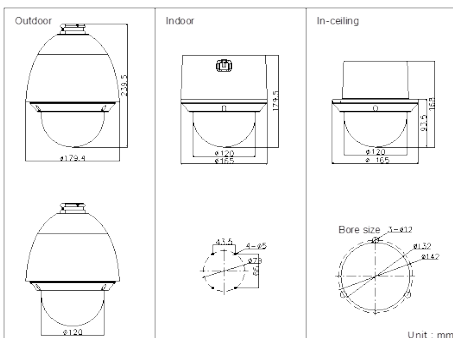

Dimensions

Accessories

Available models

DS-2DE4182-AE, 24VAC/PoE+, outdoor
DS-2DE4182-AE3, 24VAC/PoE, indoor

DS-2DE4182-AE / DS-2DE4182-AE3

Camera	
Image sensor	1/2.8" Progressive Scan CMOS
Effective pixel	1920(H) × 1080(V)
Min. illumination	Color: 0.05Lux @ (F1.6, AGC On), B/W: 0.01Lux @ (F1.6, AGC On)
White balance	Auto/Manual/ATW/Indoor/Outdoor/Daylight lamp/Sodium lamp
AGC	Auto / Manual
S / N ratio	≥ 52dB
Digital noise reduction	3D DNR
Backlight compensation	HLC/BLC
Wide dynamic range	Digital WDR
Shutter speed	1/1 ~ 1/10,000s
Day & Night	IR Cut Filter
Digital zoom	16X
Focus mode	Auto / Semiautomatic / Manual
Privacy Mask	2 privacy masks programmable
Lens	
Focal length	2.8 ~ 12mm, 4X
Zoom speed	Approx. 1s (Optical Wide-Tele)
Angle of view	115-33.8 degree (Wide-Tele)
Min. working distance	10 ~ 1500mm (Wide-Tele)
Aperture range	F1.6 ~ F3.5
Pan and Tilt	
Pan / Tilt range	Pan: 360° endless; Tilt: -2° ~ 90°(Auto Flip)
Pan / Tilt speed	Pan manual speed: 0.1° ~ 160°/s, Pan preset speed: 160°/s Tilt manual speed: 0.1° ~ 120°/s, Tilt preset speed: 120°/s
Proportional zoom	Rotation speed can be adjusted automatically according to zoom multiples
Number of preset	256
Patrol	8 patrols, up to 32 presets per patrol
Park action	Pattern/Pan scan/Tilt scan/Frame scan/Panorama scan/Random scan
Power-off memory	Support
PTZ position display	Support
Preset freezing	Support
Scheduled task	Preset / Patrol / Pattern / Pan scan / Tilt scan / Random scan / Frame scan / Panorama scan/Dome reboot/Self-test action/Alarm output
Local Video and Audio	
Video output	1.0V[p-p] / 75Ω, PAL or NTSC composite, BNC
Audio input	1 Mic in/Line in interface, Line input: 2 ~ 2.4V[p-p]; output impedance: 1KΩ, ±10%
Audio output	1 Audio output interface, Line level, impedance: 600Ω
Network	
Ethernet	10Base-T / 100Base-TX, RJ45 connector
Max. image resolution	1920×1080
Frame rate	50Hz: 25 fps (1920×1080), 25 fps (1280×720); 60Hz: 30 fps (1920×1080), 30 fps (1280×720)
Image compression	H.264/MJPEG
Audio compression	G.711u /G.711a /G.726 /MP2L2
Protocols	IPv4/IPv6, HTTP, HTTPS, 802.1X, QoS, FTP, SMTP, UPnP, SNMP, DNS, DDNS, NTP, RTSP, RTP, TCP, UDP,IGMP, ICMP, DHCP, PPPoE
Simultaneous live view	Up to 6
Streams	Dual streams
SD memory card	Built-in micro SD card slot, up to 32GB
User/Host Level	Up to 32 users, 3 Levels: Administrator, Operator, User
Security measures	User authentication (ID and PW), Host authentication (MAC address), IP address filtering
Integration	
Application programming	Open-ended API, support Onvif, PSIA and CGI
Web Browser	IE 7+, Chrome 18+, Firefox 5.0+, Safari 5.02+
General	
Power	-AE: 24VAC/PoE+(802.3at), Max18W; -AE3: 24VAC/PoE(802.3af), Max 12W
Working temperature	-AE: -30°C ~ 65°C (-22°F ~ 149°F) ; -AE3: -10°C ~ 50°C (14°F ~ 122°F)
Humidity	90% or less
Protection level	IP66 (outdoor model) TVS 4,000V lightning protection, surge protection and voltage transient protection
Dimensions	Φ179.4×239.5mm (Φ7.06"×9.43") (outdoor) Φ165×179.5mm(Φ6.50"×7.07") (ceiling) Φ165×168mm(Φ6.50"×6.61") (in-ceiling)
Weight	Approx. 2Kg (4.41lbs)
Mount option	Long-arm wall mount: DS-1601ZJ; Corner mount: DS-1601ZJ-corner; (for outdoor model) Pole Mount: DS-1601ZJ-pole; Power box mount:DS-1634ZJ