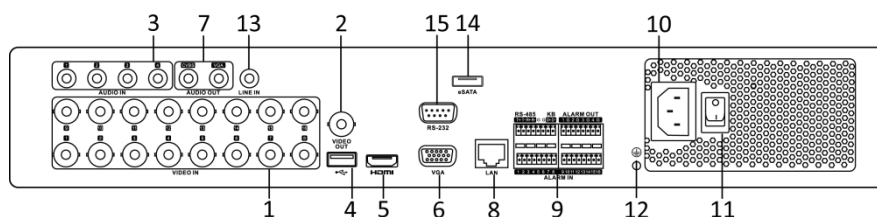

Physical Interfaces

The rear panel of DS-7304/7308HQHI-SH provides 4/8 video input interfaces.

Index	Description	Index	Description
1	VIDEO IN	9	RS-485 Serial Interface, Keyboard Interface, ALARM IN and ALARM OUT
2	VIDEO OUT	10	100 to 240 VAC Power Input
3	AUDIO IN, RCA Connector	11	Power Switch
4	USB Interface	12	GND
5	HDMI Interface	13	LINE IN
6	VGA Interface	14	eSATA Interface
7	CVBS AUDIO OUT and VGA AUDIO OUT	15	RS-232 Serial Interface
8	LAN Network Interface