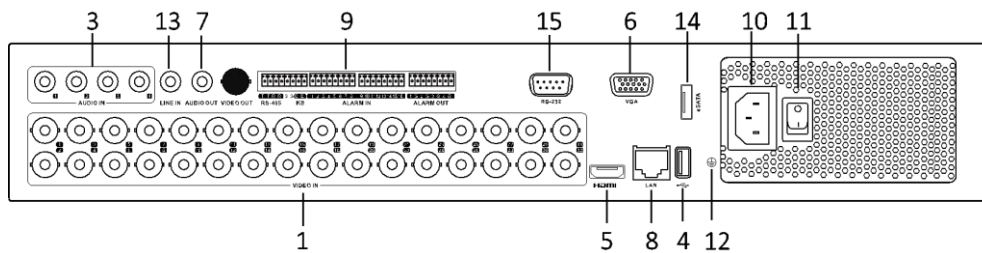

Physical Interfaces

The rear panel of DS-7324HGHI-SH provides 24 video input interfaces.

Index	Description	Index	Description
1	VIDEO IN	9	RS-485 Serial Interface, Keyboard Interface, ALARM IN and ALARM OUT
2	AUDIO IN, RCA Connector	10	100 to 240 VAC Power Input
3	USB Interface	11	Power Switch
4	HDMI Interface	12	GND
5	VGA Interface	13	LINE IN
6	VGA AUDIO OUT	14	eSATA Interface
7	LAN Network Interface	15	RS-232 Serial Interface
8	VIDEO IN