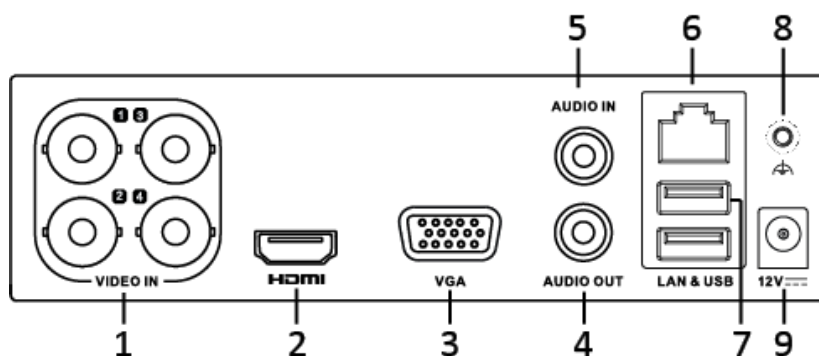

## Specifications

<b>Model</b>		<b>DS-7104HGHI-SH</b>
<b>Video/Audio input</b>	<b>Video compression</b>	H.264
	<b>Analog and HDTV video input</b>	4-ch
		BNC interface (1.0 Vp-p, 75 Ω), supporting coaxitron connection
	<b>Supported camera types</b>	720p25, 720p30, 720p50, 720p60, 1080p25, 1080p30, CVBS
	<b>Audio compression</b>	G.711u
	<b>Audio input/Two-way audio input</b>	1-ch, RCA (2.0 Vp-p, 1 KΩ)
<b>Video/Audio output</b>	<b>HDMI/VGA output</b>	1920 × 1080/60Hz, 1280 × 1024/60Hz, 1280 × 720/60Hz, 1024 × 768/60Hz
	<b>Encoding resolution</b>	1080p/720p/VGA/WD1/4CIF/CIF
	<b>Frame rate</b>	Main stream: 1080p@12fps; 720p/VGA/WD1/4CIF/CIF@25fps (P)/30fps (N)
		Sub-stream: WD1/4CIF@12fps; CIF/QCIF/QVGA@25fps (P)/30fps (N)
	<b>Video bit rate</b>	32 Kbps to 6 Mbps
	<b>Audio output</b>	1-ch, RCA (Linear, 1KΩ)
	<b>Audio bit rate</b>	64 Kbps
	<b>Dual stream</b>	Support
	<b>Stream type</b>	Video, Video & Audio
	<b>Synchronous playback</b>	4-ch
<b>Network management</b>	<b>Remote connections</b>	128
	<b>Network protocols</b>	TCP/IP, PPPoE, DHCP, Hik Cloud P2P, DNS, DDNS, NTP, SADP, SMTP, NFS, iSCSI, UPnP™, HTTPS
<b>Hard disk</b>	<b>SATA</b>	1 SATA interface
	<b>Capacity</b>	Up to 6 TB capacity for each disk
<b>External interface</b>	<b>Network interface</b>	1, RJ45 10M/100M self-adaptive Ethernet interface
	<b>USB interface</b>	2 × USB 2.0
<b>General</b>	<b>Power supply</b>	12 VDC
	<b>Consumption (without HDD)</b>	≤ 15 W
	<b>Working temperature</b>	-10 °C to +55 °C (14 °F to 131 °F)
	<b>Working humidity</b>	10% to 90%
	<b>Dimensions (W × D × H)</b>	200 × 200 × 45 mm (7.9 × 7.9 × 1.8 inch)
	<b>Weight (without HDD)</b>	≤ 0.8 kg (1.8 lb)

## Physical Interfaces

Index	Description	Index	Description
1	VIDEO IN	6	LAN Network Interface
2	HDMI Interface	7	USB Interfaces
3	VGA Interface	8	GND
4	AUDIO OUT, RCA Connector	9	12 VDC Power Input
5	AUDIO IN, RCA Connector		