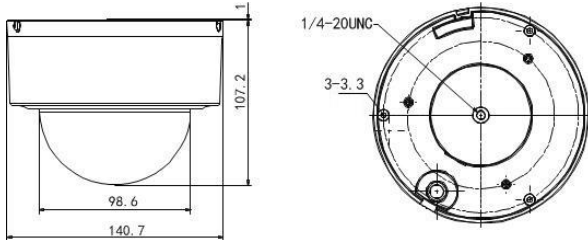

Dimensions