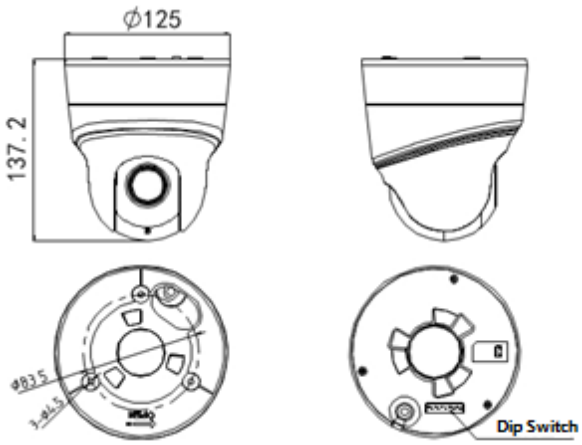

Mount Option	Wall mount: DS-1294ZJ

DS-2DE2103I-DE3/W; DS-2DE2202I-DE3/W

Dimension

Accessories