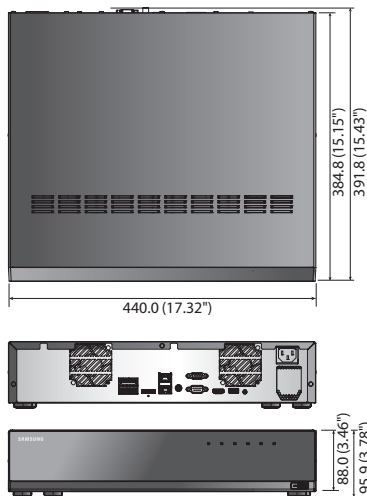

Dimensions

Unit : mm (inch)

XRN-2010			
DISPLAY			
Video	Inputs	Up to 32CH	
	Resolution	CIF ~ 12MP	
	Protocols	Samsung, ONVIF	
Live	Local Display	1x HDMI, 1x VGA dual monitor	
	Multi Screen Display	[Local monitor] 1 / 2V / 3V / 4 / 9 / 16 / 25 / 36 / Sequence, [Web] 1 / 4 / 9 / 16 / 25 / 36 / Sequence	
	Performance	[Local monitor] 12MP (30fps), 8.3MP (120fps), 1080p (480fps), 720P (960fps), D1 (960fps)	
PERFORMANCE			
Operating System	Embedded	Linux	
Recording	Compression	H.265, H.264, MJPEG, WiseStream (H.265, H.264)	
	Recording Bandwidth	Max. 256Mbps	
	Resolution	CIF ~ 12MP	
	Mode	Normal, Schedule (Continuous / Event), Event (Pre / Post)	
	Event Trigger	Alarm input, Video loss, Camera event (Sensor, MD, Video analytics)	
Search & Playback	Event Action	E-mail, PTZ preset, Alarm out, Buzzer, Monitor out	
	Playback Bandwidth	32Mbps (16CH simultaneously)	
	Performance	Max. 4 users (Local 1, Remote 3)	
	Mode	Date & Time (Calendar) / Event log list / Text search	
	Simultaneous Playback	Max. 16CH (Local monitor, CMS)	
Storage	Resolution	CIF ~ 12MP	
	Fish-eye Dewarping	WEB / CMS	
	Playback Control	Fast/Slow Forward/Backward, Move one step up/down	
	Built-in / Internal HDD	0TB ~ 6TB / 8 (Max. 48TB)	
Backup	External	iSCSI storage (Max. 384TB), Promise VessRaid R2600	
	File Backup (Via Web)	BU/Exe (GUI), JPG/AVI (Network)	
Sensor	Function	Multi channel (Up to 16CH) play, Date-time/title display	
	Input / Output	8 / 4 (NO/NC selectable)	
Audio	Input	32CH (Network)	
	Compression	G.711, G.726, AAC (16/48KHz)	
	Audio Communication	2-way	
NETWORK			
Interface		RJ-45, Gigabit ethernet x 2	
Protocol Support		TCP/IP, UDP/IP, RTP (UDP), RTP (TCP), RTSP, NTP, HTTP, DHCP (Server, Client), PPPoE, SMTP, ICMP, IGMP, ARP, DNS, DDNS, uPnP, HTTPS, SNMP, ONVIF (Profile-S), SUNAPI (Server, Client)	
DDNS		iPOLiS DDNS	
Transmission Bandwidth		512Mbps (iSCSI off), 256Mbps (iSCSI on)	
Max. Remote Users		Search 3 / Live unicast 10 / Live multicast 20	
IP		IPv4 / IPv6	
Security		IP address filtering, User access log, 802.1x authentication, Encryption	
Language		English, French, German, Italian, Spanish, Russian, Turkish, Polish, Dutch, Swedish, Czech, Portuguese, Danish, Rumanian, Serbian, Croatian, Hungarian, Greek, Norwegian, Finnish, Korean, Chinese, Japanese, Thai	
OS		Window 7, 8, 10, Mac OS X (10.8 or above)	
Web Browser		MS IE, Google Chrome, Mac Safari, Firefox	
Viewer Software	Type	SSM, Webviewer, SmartViewer, iPOLiS mobile viewer	
	CMS Support	SDK / CGI (SUNAPI)	
FUNCTIONS			
Camera Setup	Register	Auto, Manual	
	Setup Items	IP address, Add profile edit, Bitrate, Compression, GOP, Quality, Camera MD setup, Camera video setup (Simple focus, Brightness/Contrast, Flip/Mirror, IRIS, WDR, D&N, SSNR, Shutter, SDDR, DIS), Fisheye dewarping mode, Hallway view setup, Camera webpage	
PTZ	Control / Preset	Via GUI, Webviewer, SPC-2000 / 255 presets	
Smart Phone	OS	Android, iOS	
	Protocol Support	RTP, RTSP, HTTP, CGI (SUNAPI)	
	Control	Live (16CH) : Multi-profile support, Playback (1CH)	
Redundancy	Max. Remote Users	Search 3 / Live unicast 10	
	Failover / ARB	N + 1 / Yes	
System Control		Mouse, Web, SPC-2000 (Controller)	
INDICATOR / INTERFACE			
Front	Indicator	LED (Status indicator) : 6ea HDD action 1, Alarm 1, Power 1, Record 1, Backup 1, Network1	
	HDMI	Main : 1 ea (Both support Live / PB / Setup) Support up to 4K (3840 x 2160, Single monitor mode)	
	VGA	Sub : 1 ea (Support live screen up to 16 div. mode)	
	Audio	Out 1 ea (RCA, Line)	
Connections	Ethernet	RJ-45 2ea (LAN/WAN, 1Gbps)	
	Alarm	In 8ea (Terminal block), Alarm reset 1ea Out 4ea (Terminal block) - Relay out1 (NO/NC/COM) - Relay out 2 ~ 4 (NO/COM)	
	USB	2ea (Front 1, Rear 1)	
	Storage	1 e-SATA	
	Serial / Reset	RS-232C / Switch 1ea	
	Power Cord	1ea AC Inlet	
SYSTEM			
Log	Log List	Max. 20,000 (System log, Event log each)	
GENERAL			
Electrical	Input Voltage / Current	100 ~ 240V AC ±10%, 50/60Hz / 4 ~ 1.5A	
	Power Consumption	Max. 99W (338BTU, 6TB HDD x 8ea)	
Environmental	Operating Temperature	+0°C ~ +40°C (+32°F ~ +104°F)	
	Operating Humidity	20% ~ 85% RH	
	Color / Material	Black / Metal	
Mechanical	Dimensions (WxHxD)	440.0 x 88.0 x 384.8mm (17.32" x 3.46" x 15.15") (2U)	
	Weight	4.86Kg (10.71 lb) (without HDD)