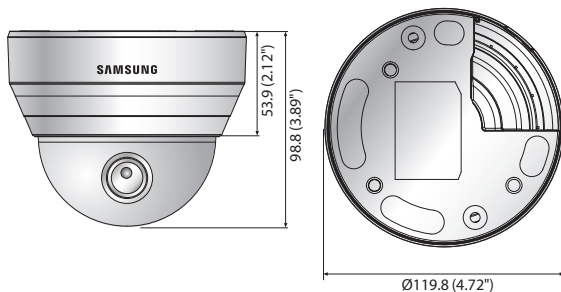

Dimensions

Unit : mm (inch)