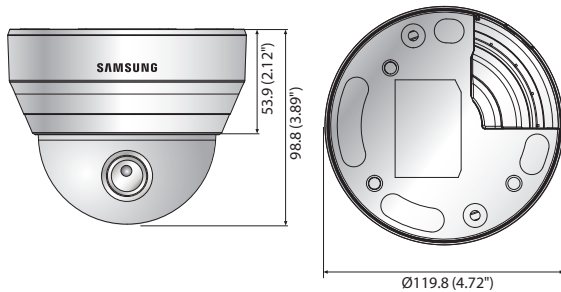

## Key Features

- Max. 2megapixel (1920 x 1080) resolution
- 2.8 ~ 12mm (4.3x) varifocal lens
- Max. 30fps@2M all resolutions (H.265/H.264)
- H.265, H.264, MJPEG codec supported, Multiple streaming
- Motion detection, Tampering, Defocus detection
- micro SD/SDHC/SDXC memory slot (Max. 128GB), PoE / 12V DC
- IR viewable length 20m
- Hallway view support (Rotate 90°/270°)
- LDC support (Lens Distortion Correction)

## Dimensions

Unit : mm (inch)