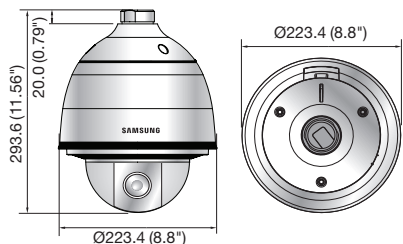

# SNP-L5233H/L5233

1.3Megapixel HD 23x Network PTZ Dome Camera

SNP-L5233H

SNP-L5233

## Key Features

- Max. 1.3M (1280 x 1024) resolution
- 16 : 9 HD (720p) resolution support
- 4.44 ~ 102.1mm (23x) optical zoom, 12x digital zoom
- 0.05Lux@F1.6 (Color), 0.005Lux@F1.6 (B/W)
- H.264, MJPEG dual codec, Multiple streaming
- Day & Night (ICR), WDR (100dB), Intelligent video analytics
- PoE+, SD/SDHC/SDXC memory slot, Bi-directional audio support
- IP66 / IK10 (SNP-L5233H), IK10 (SNP-L5233 + SHP-3701H only)

## Dimensions

Unit : mm (inch)

SNP-L5233H

SNP-L5233