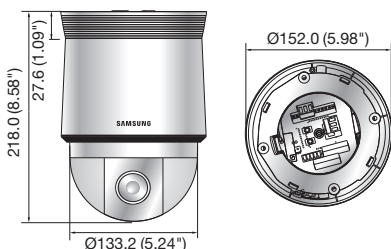

## Key Features

- Max. 1.3M (1280 x 1024) resolution
- 16 : 9 HD (720p) resolution support
- 4.44 ~ 102.1mm (23x) optical zoom, 12x digital zoom
- 0.05Lux@F1.6 (Color), 0.005Lux@F1.6 (B/W)
- H.264, MJPEG dual codec, Multiple streaming
- Day & Night (ICR), WDR (100dB), Intelligent video analytics
- PoE+, SD/SDHC/SDXC memory slot, Bi-directional audio support
- IP66 / IK10 (SNP-L5233H), IK10 (SNP-L5233 + SHP-3701H only)

## Dimensions

Unit : mm (inch)

SNP-L5233H

SNP-L5233