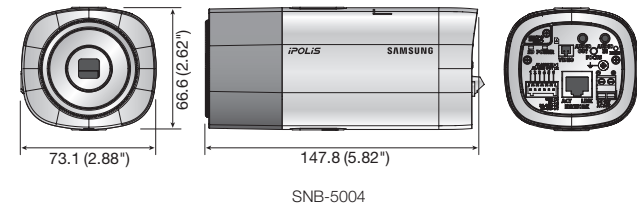

## Key Features

- Max. 1.3M (1280 x 1024) resolution
- 16 : 9 HD (720p) resolution support
- H.264, MPEG-4, MJPEG multiple codec, Multiple streaming
- WDR (130dB), Enhanced DIS, Defog, P-Iris
- Simple focus, Day & Night (ICR) : SNB-5004
- SD/SDHC/SDXC memory slot, Multi-crop streaming
- PoE, Bi-directional audio support

## Dimensions

Unit : mm (inch)