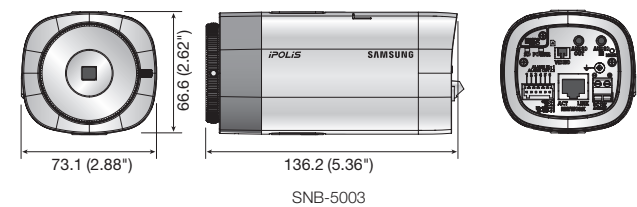

## Key Features

- Max. 1.3M (1280 x 1024) resolution
- 16 : 9 HD (720p) resolution support
- H.264, MPEG-4, MJPEG multiple codec, Multiple streaming
- WDR (130dB), Enhanced DIS, Defog, P-Iris
- Simple focus, Day & Night (ICR) : SNB-5004
- SD/SDHC/SDXC memory slot, Multi-crop streaming
- PoE, Bi-directional audio support

## Dimensions

Unit : mm (inch)