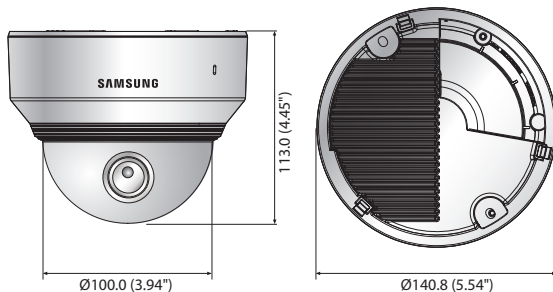

Dimensions

Unit : mm (inch)

Accessories (Optional)

PND-9080R	
VIDEO	
Imaging Device	1/1.7" 12.4M CMOS
Total Pixels / Effective Pixels	4,168(H) x 3,062(V) / 4,072(H) x 3,046(V)
Scanning System	Progressive
Min. Illumination	Color : 0.3Lux (1/30sec, F1.6, 30IRE), 0.01Lux (2sec, F1.6, 30IRE) B/W : 0Lux (IR LED on)
S / N Ratio	50dB
Video Output	CVBS : 1.0 Vpp / 75Ω composite, 714 x 480(N), 702 x 576(P), for installation DIP connector type
LENS	
Focal Length (Zoom Ratio)	4.5 ~ 10mm (2.2x) motorized varifocal
Max. Aperture Ratio	F1.6
Angular Field of View	[4096 x 2160] H : 100.3°(Wide) ~ 45.6°(Tele) / V : 49.7°(Wide) ~ 24.0°(Tele) [3840 x 2160] H : 92.3°(Wide) ~ 42.6°(Tele) / V : 49.7°(Wide) ~ 24.0°(Tele)
Min. Object Distance	0.5m (1.64ft)
Focus Control	Simple focus (Motorized V/F) / Manual, Remote control via network (Manual, Simple focus)
Lens Type / Mount Type	P-Iris mode / Board-in type
PAN / TILT / ROTATE	
Pan/Tilt/Rotate Range	0° ~ 354° / 0° ~ 67° / 0° ~ 355°
OPERATIONAL	
Viewable Length	30m (98.43ft)
Camera Title	Off / On (Displayed up to 60 characters) - W/W : English / Numeric / Special characters - China : English / Numeric / Special / Chinese characters - Common : Multi-line (Max. 5), Color (Grey / Green / Red / Blue / Black / White), Transparency, Auto scale by resolution
Day & Night	Auto (ICR) / Color / B/W / External / Schedule
Backlight Compensation	Off / BLC / WDR
Wide Dynamic Range	120dB
Contrast Enhancement	SSDR (Off / On)
Digital Noise Reduction	SSNR (2D+3D noise filter) (Off / On)
Defog	Off / Auto / Manual
Motion Detection	Off / On (8ea, Polygonal)
Privacy Masking	Off / On (16ea, Polygonal) - Color : Gray / Green / Red / Blue / Black / White
Gain Control	Off / Low / Middle / High
White Balance	ATW / AWC / Manual / Indoor / Outdoor (Include mercury & Sodium)
Electronic Shutter Speed	Minimum / Maximum / Anti flicker (2 ~ 1/12,000sec)
Flip / Mirror	Off / On, Hallway : 90° / 270°
Intelligent Video Analytics	Tampering (Scene change), Virtual line, Enter / Exit, (Dis)Appear, Audio detection, Defocus detection, Digital auto tracking - with metadata
Alarm I/O	Input 1ea / Output 1ea
Alarm Triggers	Alarm input, Motion detection, Video analytics, Audio detection, Network disconnect
Alarm Events	File upload via FTP and E-mail, Notification via E-mail
Pixel Counter	Local storage (SD/SDHC/SDXC) or NAS recording at event triggers, External output
Pixel Counter	Support (Plug-in viewer only)
NETWORK	
Ethernet	RJ-45 (10/100/1000BASE-T)
Video Compression Format	H.265 / H.264 (MPEG-4 part 10/AVC) : Main / Baseline / High, MJPEG [8M mode] 4096 x 2160, 3840 x 2160, 2592 x 1944, 2592 x 1464, 1920 x 1080, 1600 x 1200, 1280 x 1024, 1280 x 960, 1280 x 720, 1024 x 768, 800 x 600, 800 x 448, 720 x 576, 720 x 480, 640 x 480, 640 x 360, 320 x 240 [12M mode] 4000 x 3000, 3840 x 2160, 2592 x 1944, 2592 x 1464, 1920 x 1080, 1600 x 1200, 1280 x 1024, 1280 x 960, 1280 x 720, 1024 x 768, 800 x 600, 800 x 448, 720 x 576, 720 x 480, 640 x 480, 640 x 360, 320 x 240
Resolution	
Max. Framerate	H.265 / H.264 : 20fps@4000 x 3000, 30fps@4096 x 2160 MJPEG : 2fps@4000 x 3000 ~ 2592 x 1464, 15fps@1920 x 1080 ~ 320 x 240
Smart Codec / WiseStream	Manual mode (Area-based : 5ea) / Support
Video Quality Adjustment	H.265 / H.264 : Target bitrate level control, MJPEG : Quality level control
Bitrate Control Method	H.265 / H.264 : CBR or VBR, MJPEG : VBR
Streaming Capability	Multiple streaming (Up to 3 profiles)
Audio In	Selectable (Mic in / Line in / Built-in mic), Supply voltage : 2.5V DC (4mA), Input impedance : approx. 2K Ohm
Audio Out	Line out (3.5mm mono jack), Max output level : 1Vrms G.711 u-law/G.726 selectable, G.726 (ADPCM) 8KHz, G.711 8KHz G.726 : 16Kbps, 24Kbps, 32Kbps, 40Kbps, AAC-LC : 48Kbps at 16KHz
Audio Compression Format	Bi-directional audio (2-way)
Audio Communication	IPv4, IPv6
IP	IPv4, IPv6
Protocol	TCP/IP, UDP/IP, RTP(UDP), RTP(TCP), RTCP, RTSP, NTP, HTTP, HTTPS, SSL/TLS, DHCP, PPPoE, FTP, SMTP, ICMP, IGMP, SNMPv1/v2c/v3(MIB-2), ARP, DNS, DDNS, QoS, PIM-SM, UPnP, Bonjour
Security	HTTPS(SSL) login authentication, Digest login authentication IP address filtering, User access log, 802.1x authentication (EAP-TLS, EAP-LEAP)
Streaming Method	Unicast / Multicast
Max. User Access	20 users at unicast mode
Edge Storage	SD/SDHC/SDXC (128GB) - Motion images recorded in the SD/SDHC/SDXC memory card can be downloaded, Camera can detect automatically when the memory is connected, Memory status display (Normal / Error / Active / Formatting / Lock), NAS (Network Attached Storage), Local PC for instant recording (Plug-in viewer only)
Application Programming Interface	ONVIF profile S/G, SUNAPI (HTTP API), SVNP, Wisenet Open Platform
Webpage Language	English, French, German, Spanish, Italian, Chinese, Russian, Japanese, Swedish, Portuguese, Turkish, Polish, Czech, Dutch, Hungary, Greek
Web Viewer	Supported OS : Windows 7, 8.1, 10, Mac OS X 10.9, 10.10, 10.11 Plug-in free Webviewer - Supported Browser : Google Chrome 47, MS Edge 20 Plug-in Webviewer - Supported Browser : MS Explore 11, Mozilla Firefox 43, Apple Safari 9 * Mac OS X only SmartViewer
Web Viewer	
Central Management Software	SmartViewer
ENVIRONMENTAL	
Operating Temperature / Humidity	-30°C ~ +55°C (-22°F ~ +131°F) / Less than 90% RH * Start up should be done at above -10°C (14°F)
Storage Temperature / Humidity	-40°C ~ +60°C (-40°F ~ +140°F) / Less than 90% RH
Vandal Resistance	IK08
ELECTRICAL	
Input Voltage / Current	12V DC, PoE (IEEE802.3af, Class3)
Power Consumption	12V DC : Max. 9.5W, PoE : Max. 10.5W
MECHANICAL	
Color / Material	Ivory / Polycarbonate(PC) + Aluminum
Dimensions (WxH) / Weight	Ø140.8 x 113.0mm (Ø5.54" x 4.45") / 610g (1.34 lb)