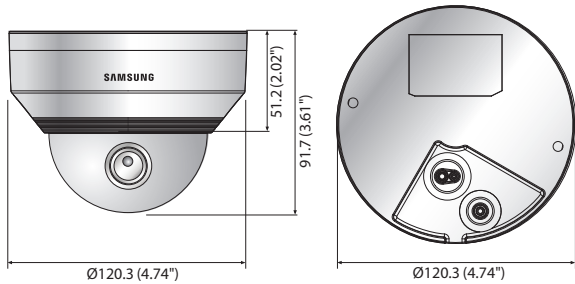

## Key Features

- Max. 2M (1920 x 1080) resolution
- Built-in 2.8mm fixed lens (QNV-6010R)  
3.6mm fixed lens (QNV-6020R)  
6mm fixed lens (QNV-6030R)
- Max. 30fps@all resolutions (H.265/H.264)
- H.265, H.264, MJPEG codec supported, Multiple streaming
- Motion detection, Tampering, Defocus detection
- micro SD (128GB) memory slot, PoE / 12V DC
- IR viewable length 20m (QNV-6010R), 25m (QNV-6020R)  
30m (QNV-6030R)
- Hallway view, WiseStream support, IP66, IK10
- LDC support (Lens Distortion Correction)

## Dimensions

Unit : mm (inch)