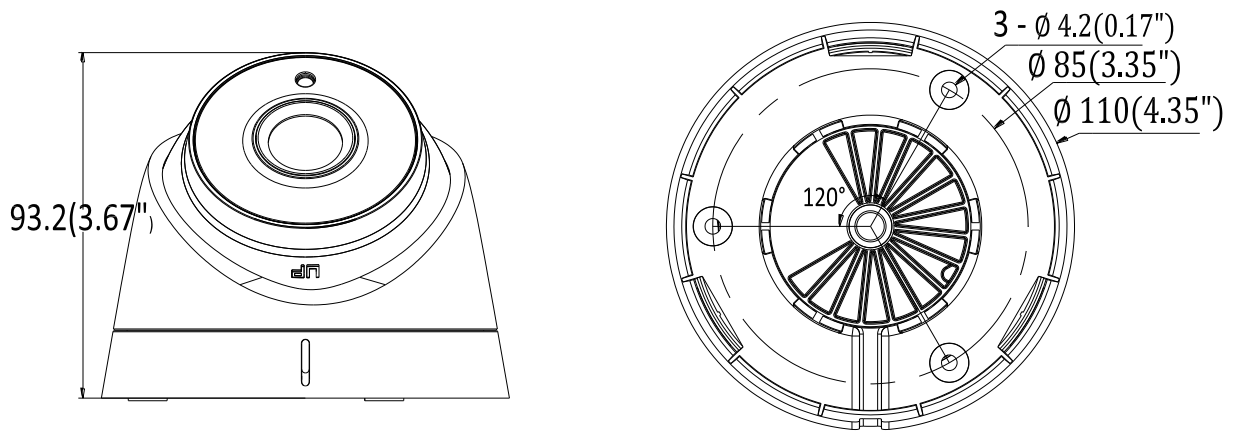

Dimensions