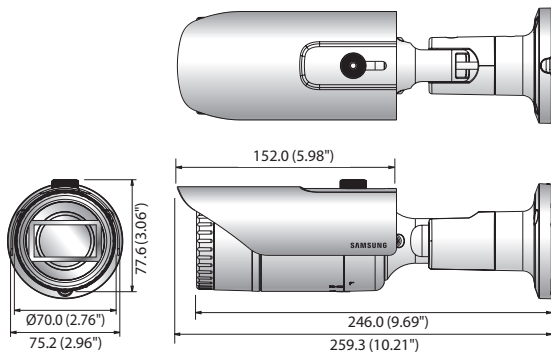

Dimensions

Unit : mm (inch)

Accessories (Optional)

QNO-6070RN/P